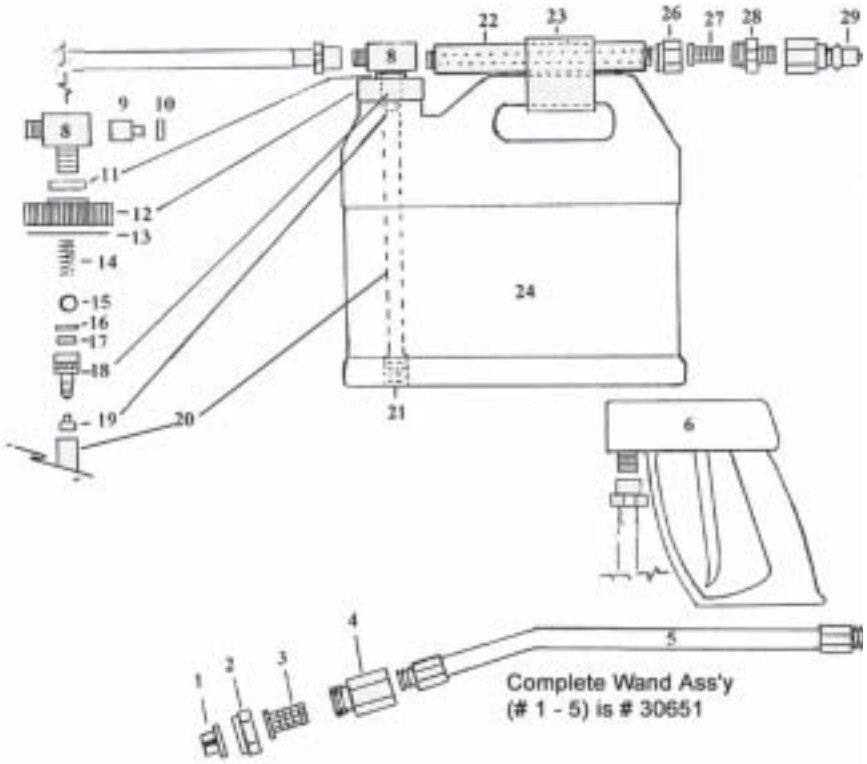

Bane-Clene®

#	Part Number	Description	#	Part Number	Description
1 thru 5	INJ-WAND	Complete Wand	12	J97-21	Bottle Cap
1	TPU6506	Brass T-Jet	13	J79-6	Cap Liner
2	CP1325	Brass Cap	14	J24-23	SS Spring
3	30665	4193A-10-50SS SS Strainer/Check	15	J24-24S	SS Ball
4	JCP1321	Brass Body-1	16	J25-27	Spacer, Clear
5	JSS18	3/8" SS Wand	17	J24-25V	"O" Ring (in #18)
6	30656	Gunjet 50	18	J24-26L-5	Metering Knob
6A	ST810KIT	Steel upgrade	19	J100-15-10	Yellow Metering Tip
7	30647	JHP3000 HI-Pres Hose	19A	J100-15K	Metering Tips
8	30658	J797 Dema Valve (#8-11, 14-19)	20	JUR8.5	Urethane Tube
8A	J797KIT	J797 Repair (#14-17) (#14 - 17)	21	13862-50	SS/Brass Strainer
9	J24-8-1	Water Noz. w/"O"ring	22	J7	Insulated Handle
10	J24-31-8	Back Up Washer	23	JV7	Velcro Strap
11	J79-8-1	"O" Ring Above Cap	24	30685	5Q 5 quart Jug Jug Label
			25	JL	Jug Label
			26	J4676-1/4	Brass Adaptor
			27	J5053-200-SS	Strainer
			28	JCP1322	Brass Body-2
			29	JK2B	1/4" Male Quick Con.